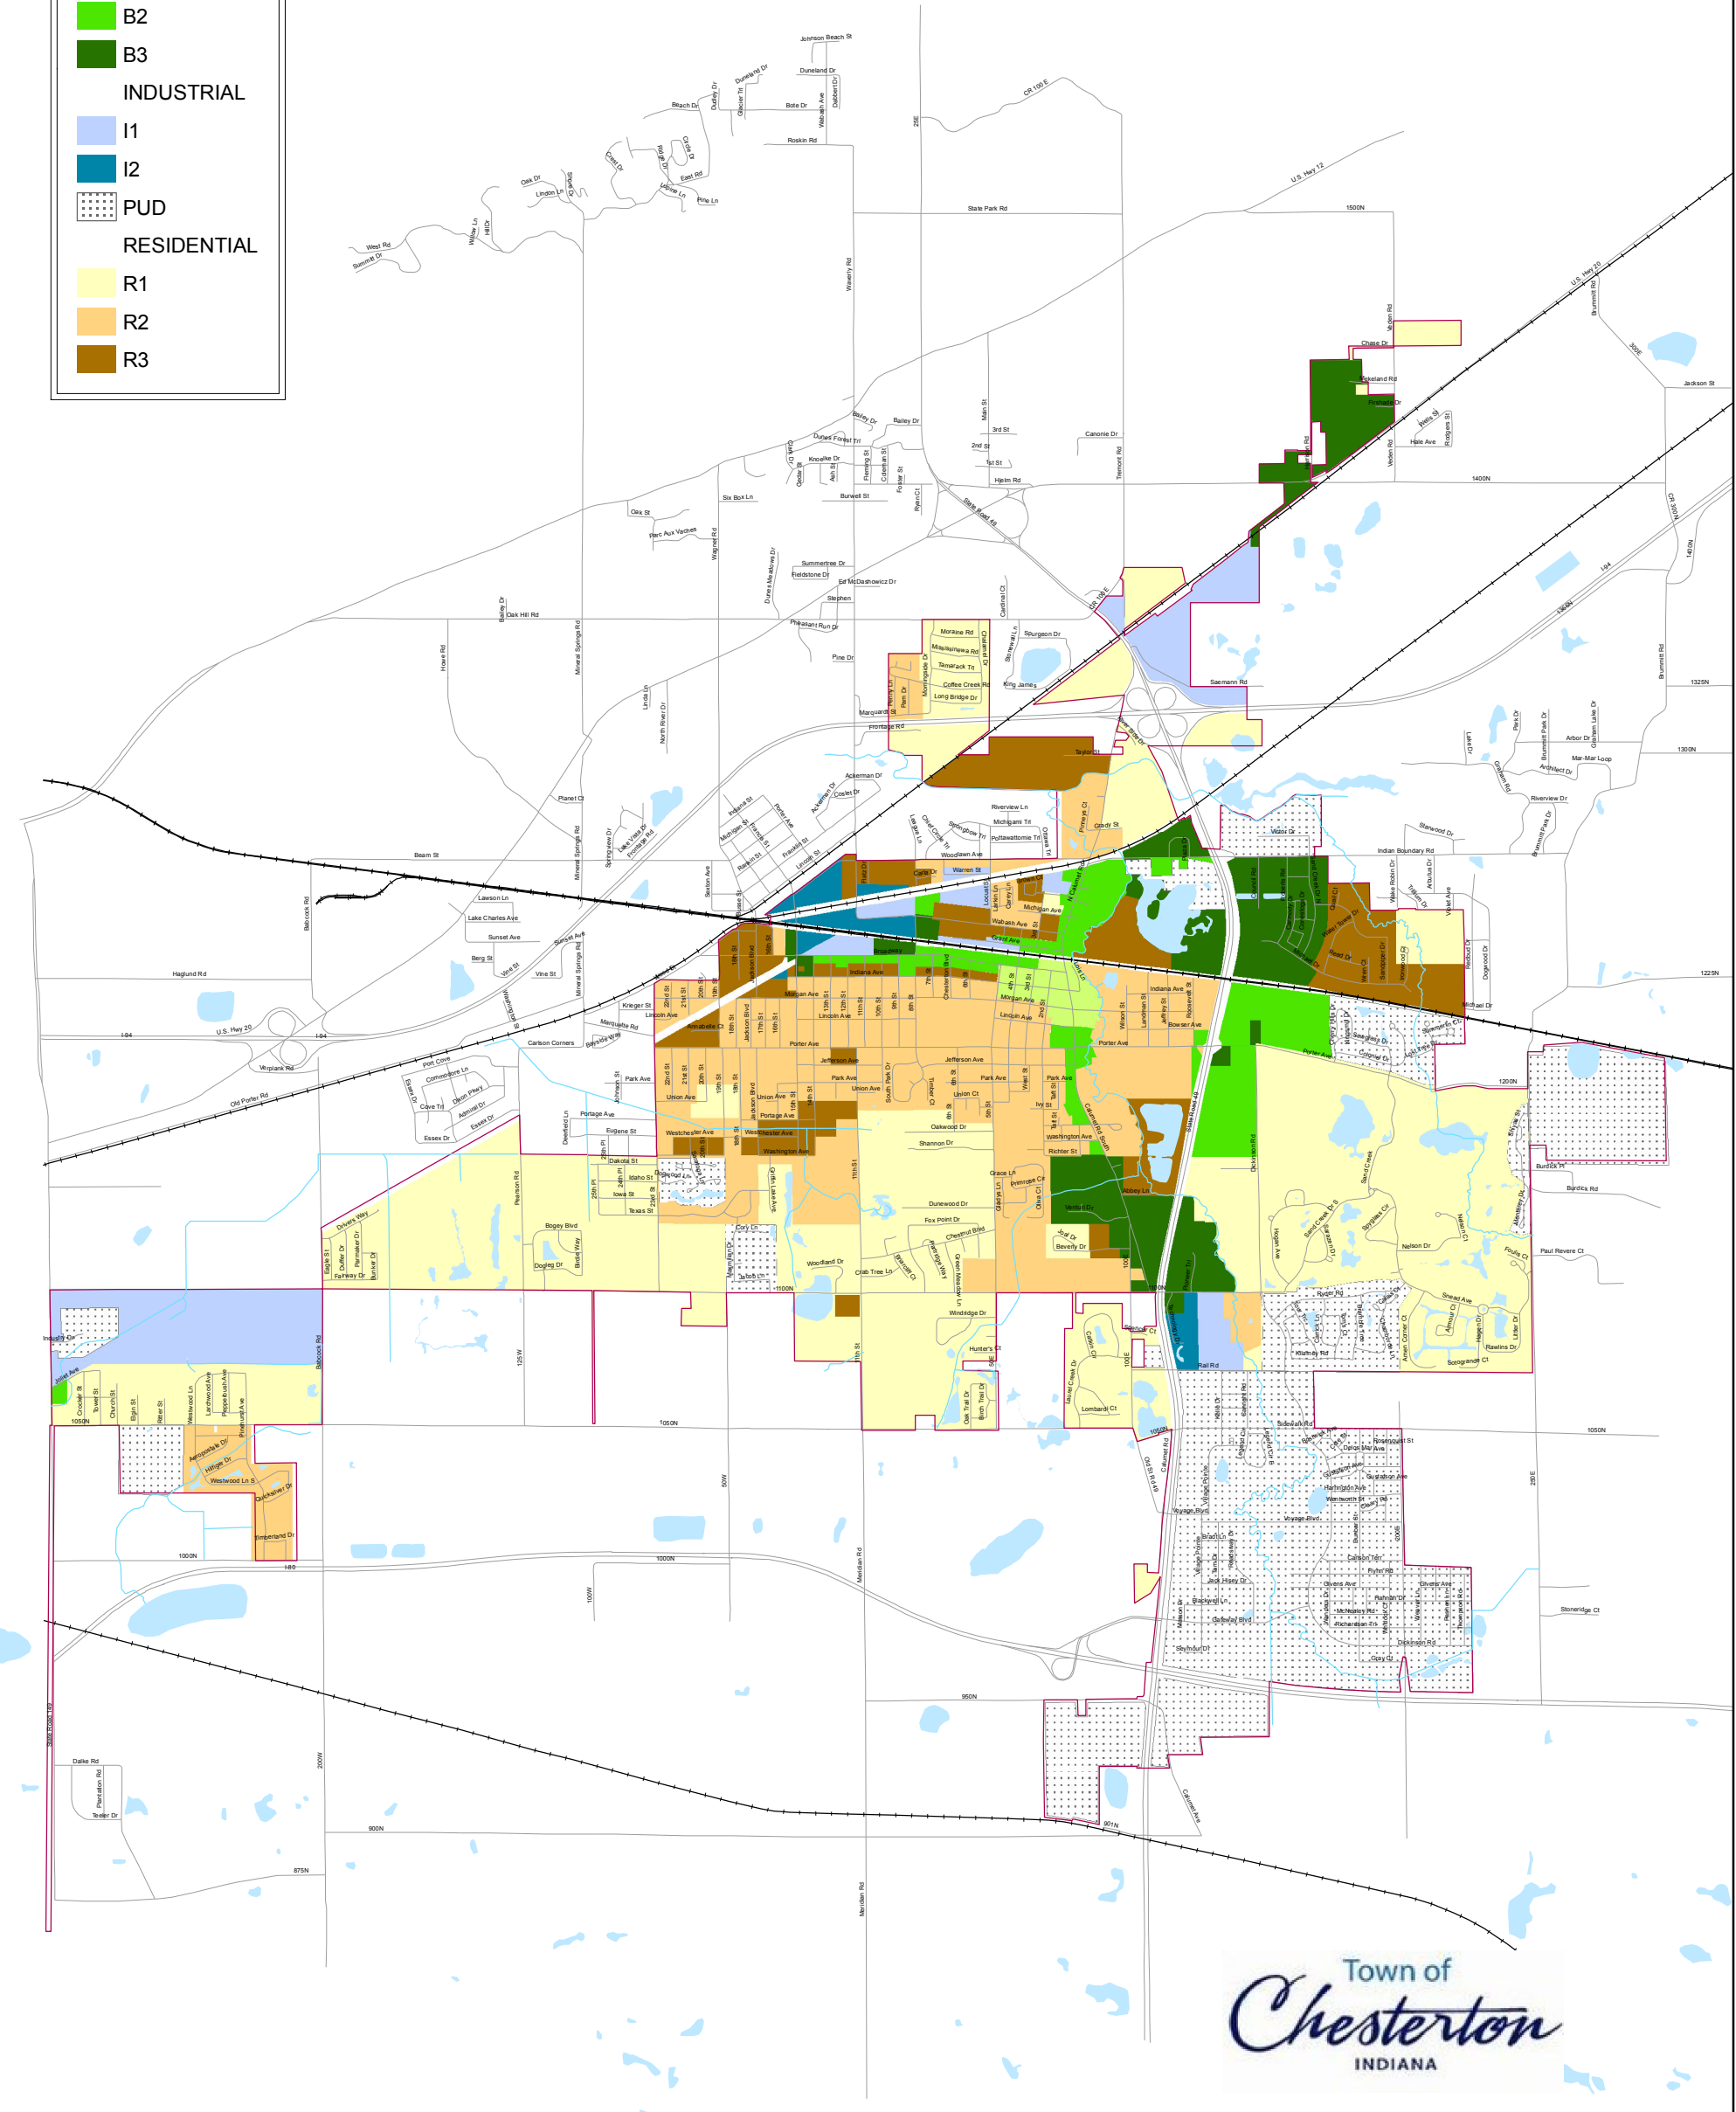

TOWN OF CHESTERTON ZONING MAP 2011

Legend

- Town Limits
- Area Zoning**
- BUSINESS**
- B1
- B2
- B3
- INDUSTRIAL**
- I1
- I2
- PUD
- RESIDENTIAL**
- R1
- R2
- R3

Town of
Chesterton
INDIANA